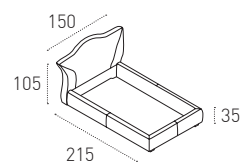

FINITURE FINISHES

LETTO PIAZZA E MEZZA_SEMI-DOUBLE BED COD. SD438

SOFT TOUCH

6C08
BIANCO
WHITE6C66
CORDA
CORDASOFT TOUCH ANTICATO
AGED SOFT TOUCH6F71
TABACCO
TOBACCO

MISURE SIZE

GIROLETTO_WITH LOW FOOTBOARD

L 150 P 215 H 35 / 105 cm

CONTENITORE_WITH BED CASING

L 150 P 220 H 35 / 105 cm